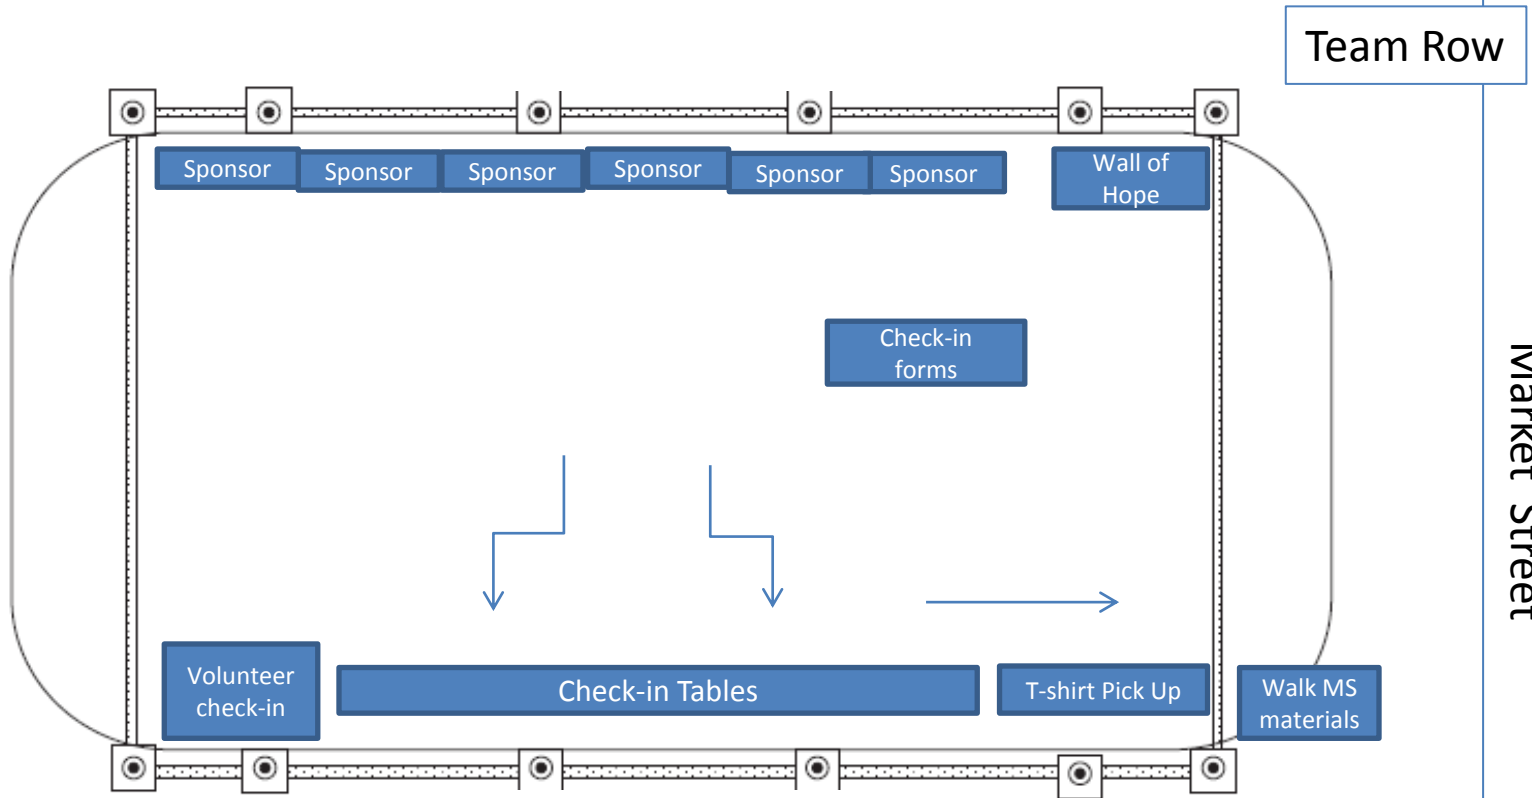

Walk MS 2012 presented by Booz Allen Hamilton
Sunday, April 15, 2012
Reston Town Center
Start/Finish Site*

- 1. Bathrooms
- 2. Booz Allen Hamilton
- 3. Team Row
- 4. Stage
- 5. Finish
- 6. Team Photos
- 7. Start
- 8. Check-in/Registration
- 9. Water/Snack Station
- 10. MS Experience Tent

*Draft 3/28/12: not to scale; changes may be made day of event