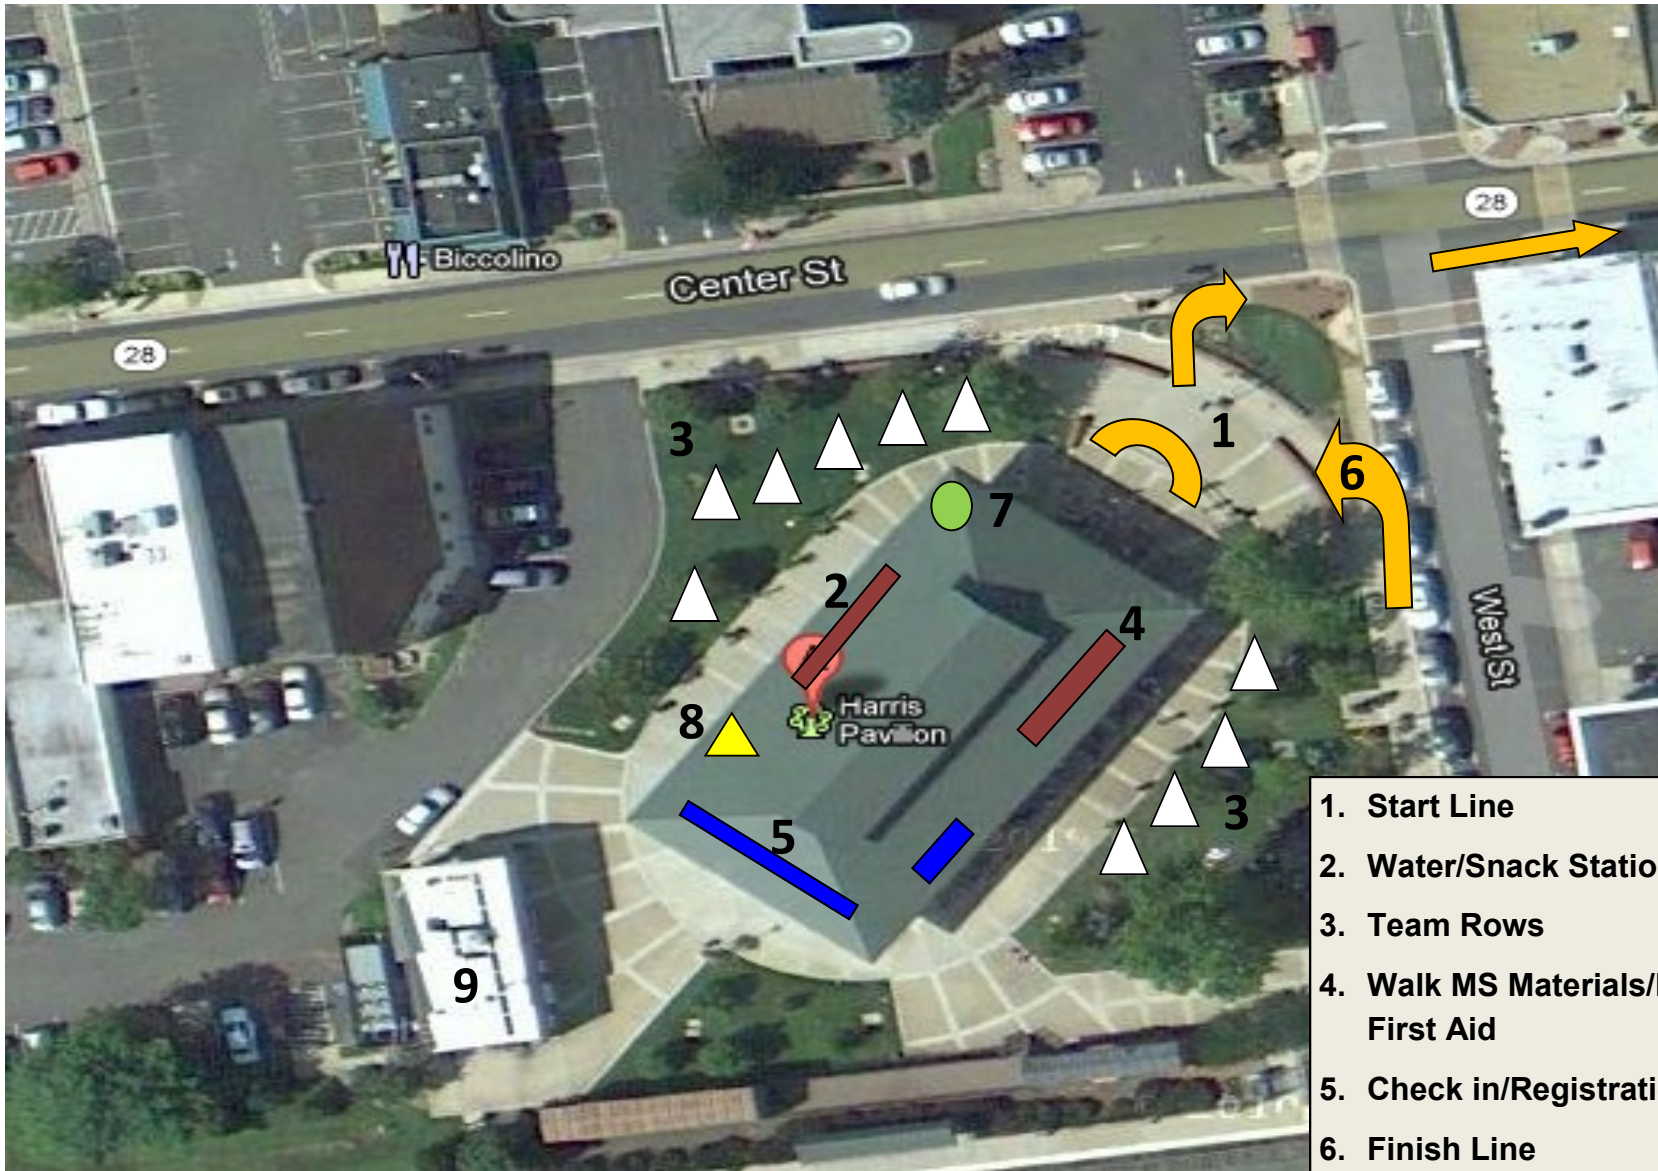

WALK MS presented by Booz Allen Hamilton  
Saturday, April 14, 2012

Manassas, VA  
Start/Finish

- 1. Start Line
- 2. Water/Snack Station
- 3. Team Rows
- 4. Walk MS Materials/MS Info/ First Aid
- 5. Check in/Registration
- 6. Finish Line
- 7. DJ/Band
- 8. Volunteer Check in
- 9. Restrooms